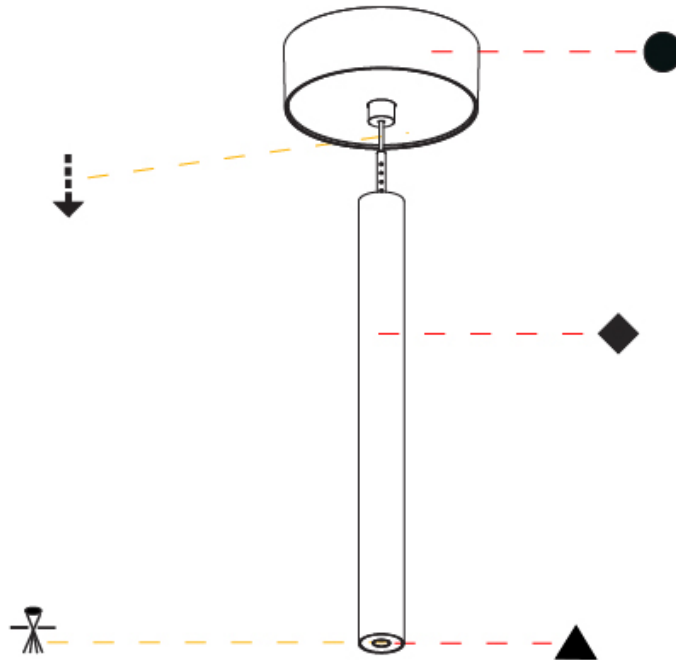

Shape: Cylinder
 Diameter (mm): 28
 Diameter (in): 1 1/8
 Height (mm): 300
 Height (in): 11 13/16
 Max. Overall Height (mm): 2300
 Max. Overall Height (in): 90 3/16
 Light Distribution: Downlight
 Weight (kg): 0.75
 Weight (lbs): 1.65
 Fixture Finish: SSR / BKV / CWI / CRY / HAB / UFT / ITA / RUA / FTG / MYG / LOD / PUS / FRO / FUP / KIA / POP / BLS / SPG / MEY / GOH / GUM / CHC / COM / ABZ / JAG / OBR / MOS / ROR
 Fixture Material: Aluminum
 Cable Details: 2000mm or 4000mm Black Cable

OPTICAL

Optic°: 24 / 32 / 34 / 55 / 58

RATINGS AND CERTIFICATIONS

Certified By: Certified for North American Standards
 IP rating: IP20

HANGOVER PLUG MONOPOINT SURFACE CANOPY SUSPENSION

A30845-

PROJECT
TYPE
SPECIFIER
QUANTITY
DATE