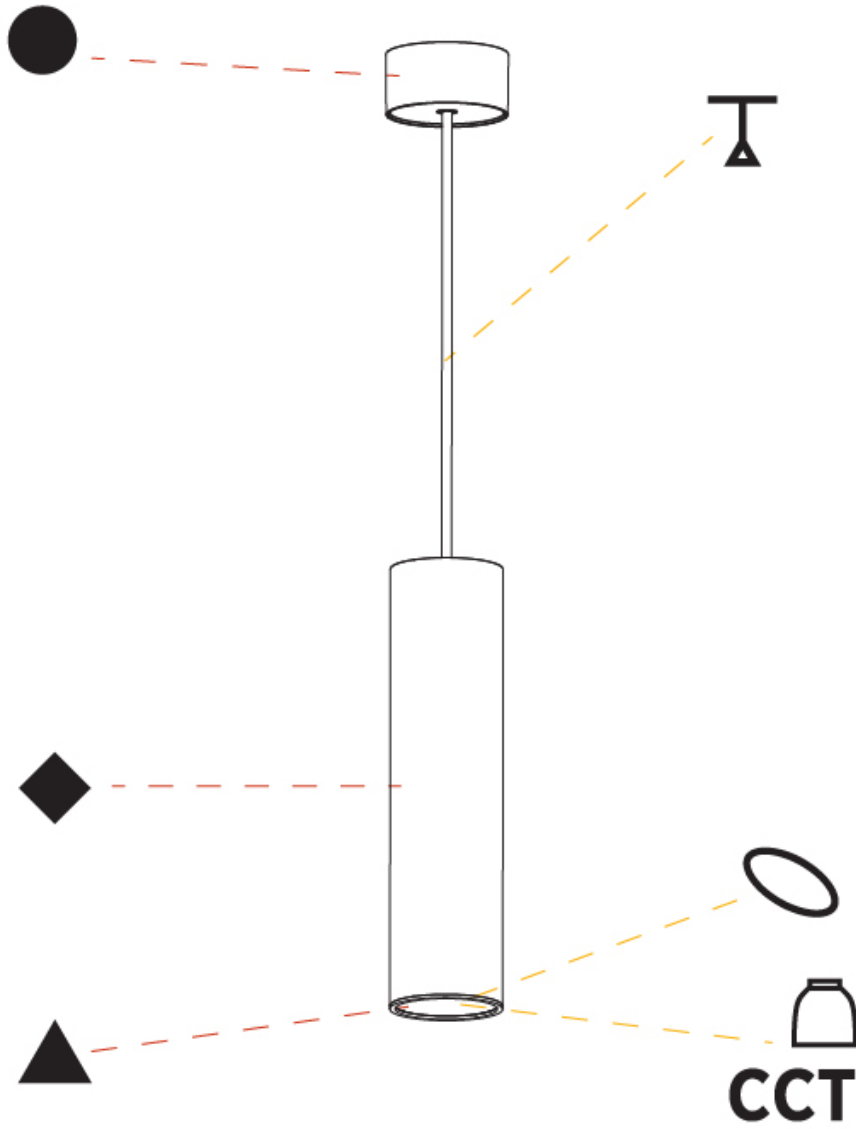

HANGOVER MONOPOINT SURFACE CANOPY SUSPENSION

A300166-

PROJECT
TYPE
SPECIFIER
QUANTITY
DATE