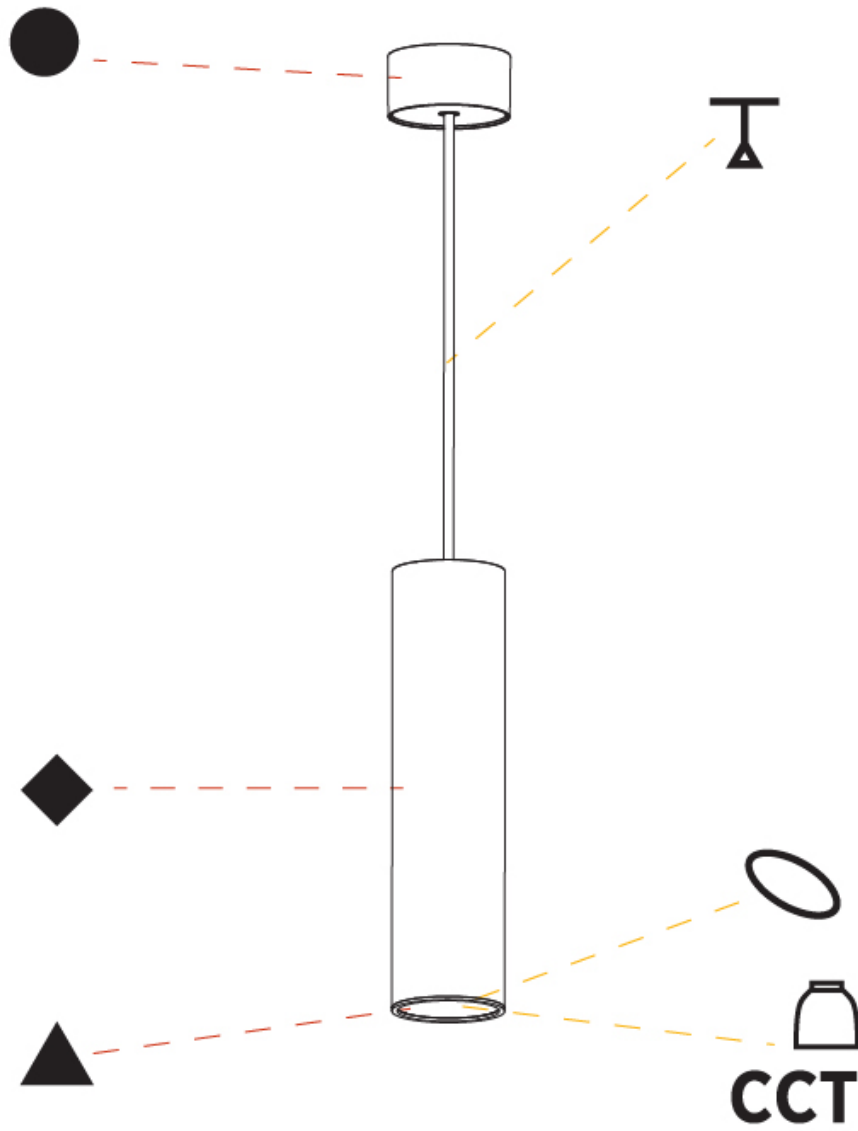

HANGOVER MONOPOINT SURFACE CANOPY SUSPENSION

A300167-

PROJECT
TYPE
SPECIFIER
QUANTITY
DATE